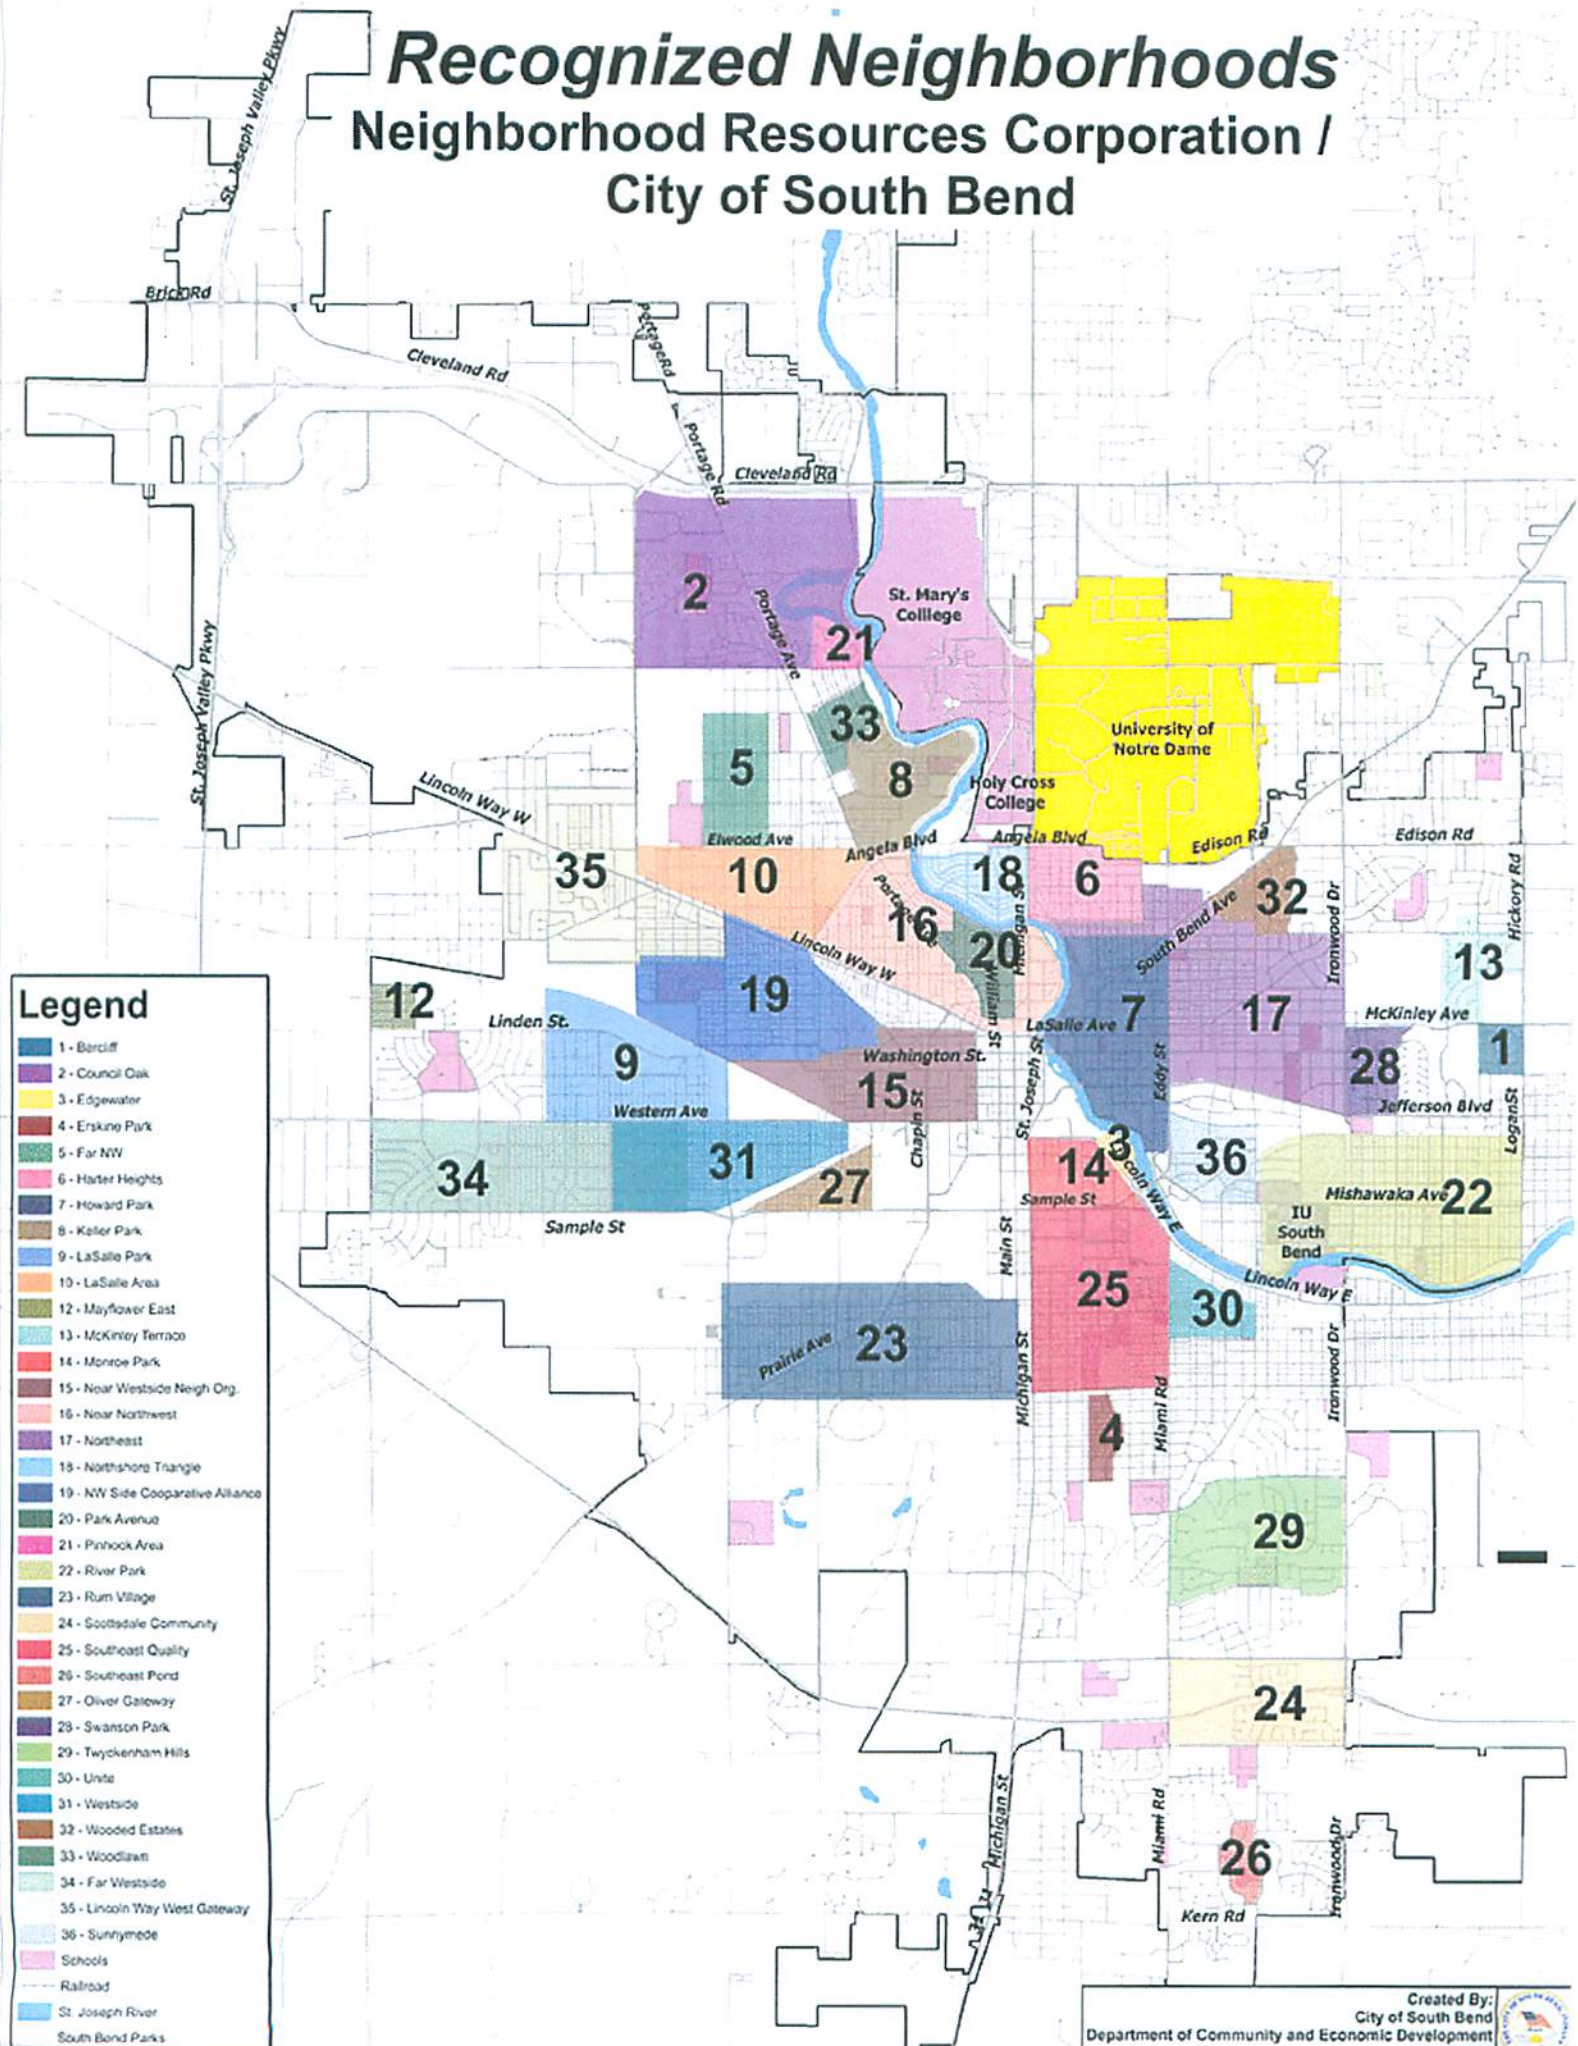

Recognized Neighborhoods

Neighborhood Resources Corporation / City of South Bend

- Legend**
- 1 - Bercliff
 - 2 - Council Oak
 - 3 - Edgewater
 - 4 - Erskine Park
 - 5 - Far NW
 - 6 - Harter Heights
 - 7 - Howard Park
 - 8 - Keller Park
 - 9 - LaSalle Park
 - 10 - LaSalle Area
 - 12 - Mayflower East
 - 13 - McKinley Terrace
 - 14 - Monroe Park
 - 15 - Near Westside Neigh. Org.
 - 16 - Near Northwest
 - 17 - Northeast
 - 18 - Northshore Triangle
 - 19 - NW Side Cooperative Alliance
 - 20 - Park Avenue
 - 21 - Pinhook Area
 - 22 - River Park
 - 23 - Rum Village
 - 24 - Scottsdale Community
 - 25 - Southeast Quality
 - 26 - Southeast Pond
 - 27 - Oliver Gateway
 - 28 - Swanson Park
 - 29 - Twyckenham Hills
 - 30 - Unite
 - 31 - Westside
 - 32 - Wooded Estates
 - 33 - Woodlawn
 - 34 - Far Westside
 - 35 - Lincoln Way West Gateway
 - 36 - Sunnymede
 - Schools
 - Railroad
 - St. Joseph River
 - South Bend Parks